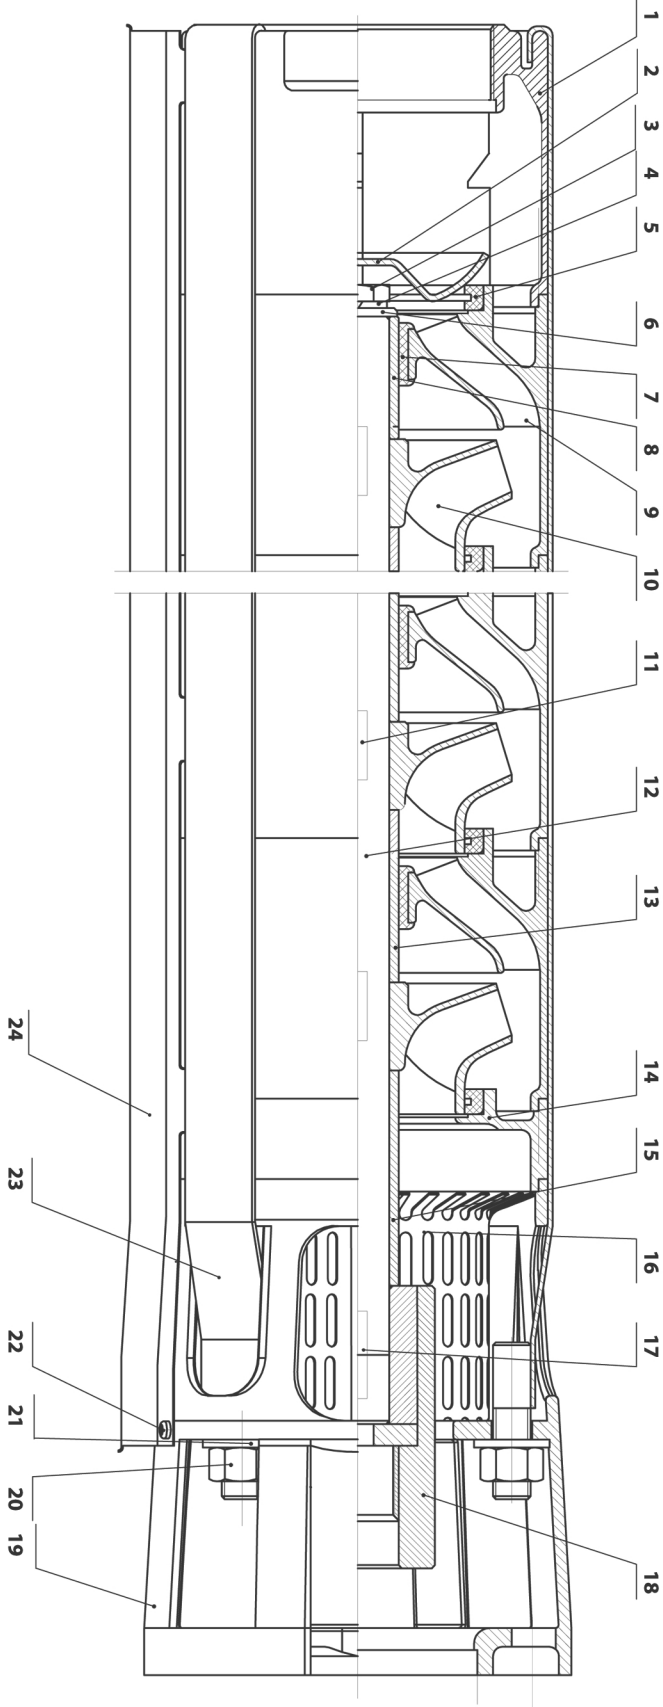

Bombas Sumergidas 6" – Acero Inox Fundido
 Submersible Pumps 6" – Casted Stainless Steel
 Pompes Immergees 6" – Acier Inox Fondu

Construcción de la bomba / Pump Construction/ Construction Pompes - WSP 13,14, 20, 30, 46, 60